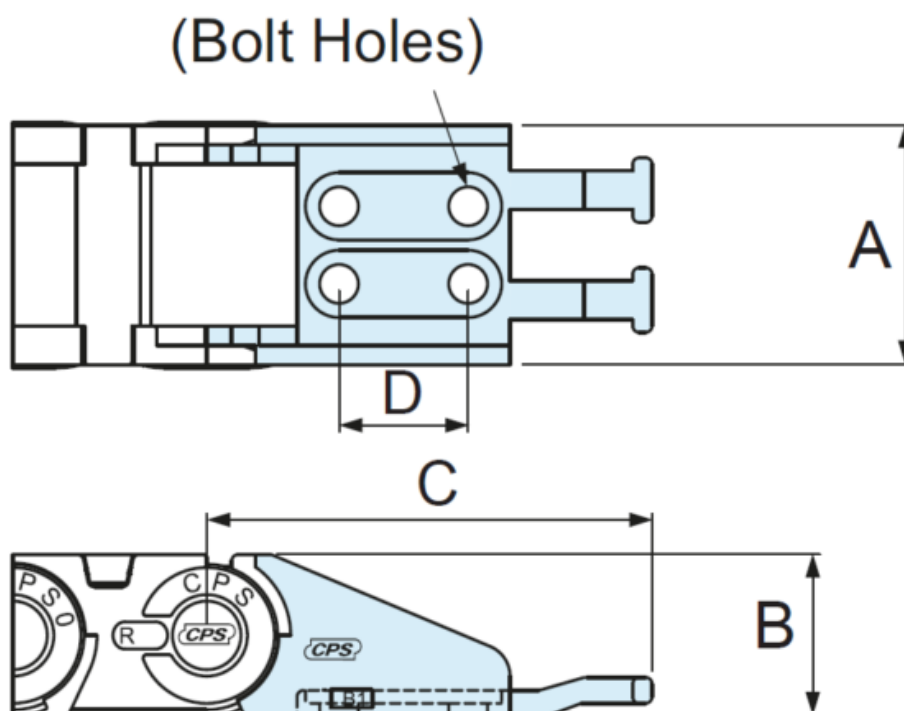

Data Sheet

Article number: 18TEB03035

Description: End piece Tie Wrap type, for CPS30.35 (2pcs./1set.)

Type: S-TEB030.35

Measures

A	= 47
B	= 26
C	= 69
D	= 20
Hole size = M6	